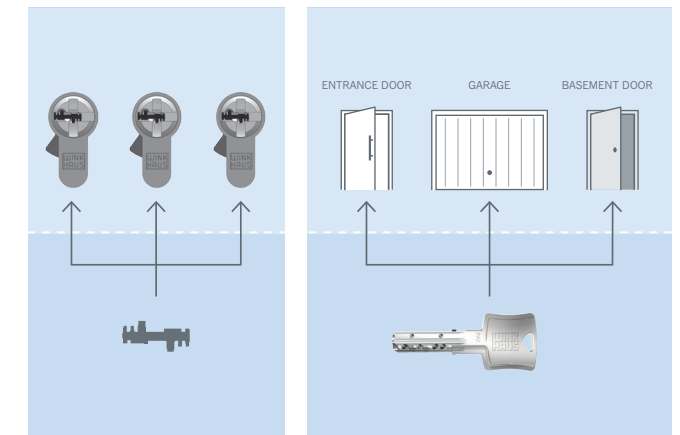

Clever down to the last detail

- + Ergonomic keys made of wear-resistant nickel silver material
- + Modern key design
- + Rounded key form protects your pockets and handbag
- + Convenient horizontal key insertion

Using keyed-alike cylinders you can open all your doors with just one key. Here is an example based on family home: