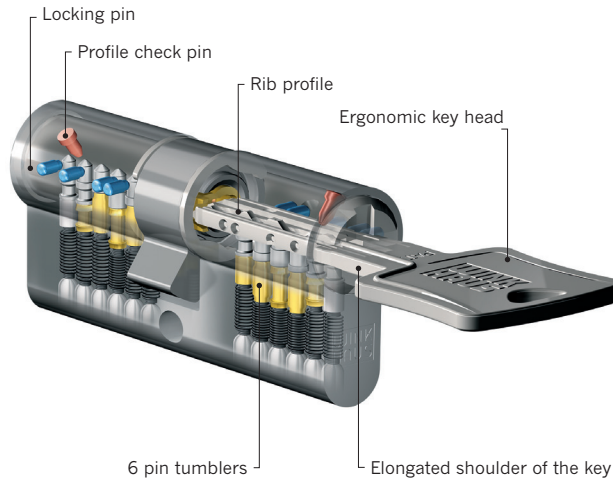

### Clever and convenient

Reversible keys are always easy to use. However, Winkhaus's **keyTec N-tra** system offers extra special convenience: a new tip and a horizontal insert position ensure that the key can be inserted into the cylinder even more easily and securely.

## keyTec N-tra

The turn key system  
for your home

## keyTec N-tra combines security and convenience

### Technical Features:

- + 6 solid, spring-mounted pin tumblers on each side
- + Additional springlessly controlled locking pins
- + Resistant to drilling and picking thanks to special pins
- + Protection against manipulation with catch pin function
- + Excellent protection against unauthorised opening thanks to numerous tumblers and separate locking levels
- + 13.5 mm tip of the key for modern security fittings
- + Patent protection until at least 2029
- + Manufactured in compliance with DIN 18252 and DIN/EN 1303